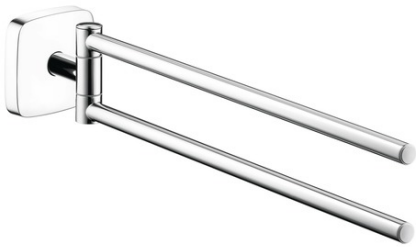

PuraVida

PuraVida Dual Towel Bar

Finishes : **chrome** Part no. : **41512000**

Description

Features

- Wall-mounted
- Arms swivel independently

Item details

List Price $ 186.00

Compliance

Product image