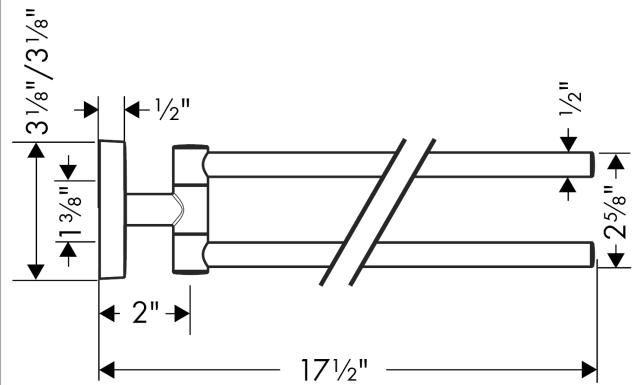

Scale drawing