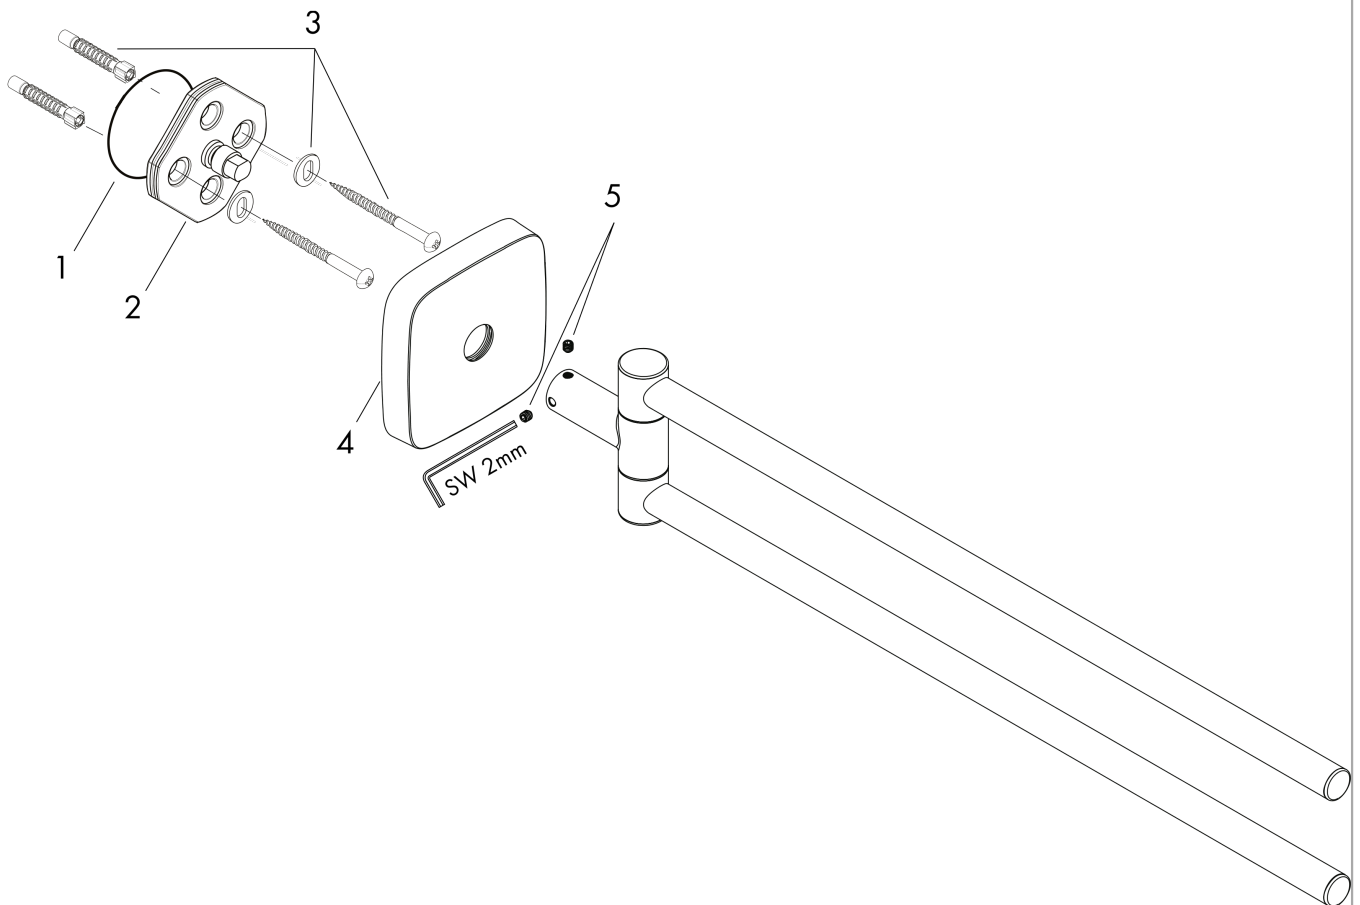

#### Product image

#### Scale drawing

PuraVida

PuraVida Dual Towel Bar

Finishes : **chrome** Part no. : **41512000**

## Exploded drawing

Year of production: >07/09

**PuraVida**

**PuraVida Dual Towel Bar**

Finishes : **chrome**    Part no. : **41512000**

**Spare parts list**

Year of production: >07/09

Pos.	Description	Part no.	Price	PU
1	O-ring 45x2,5	98432000	-	1
2	support element	98539000	-	1
3	mounting set	96179000	-	1
4	escutcheon	95374000	-	1
5	hollow set screw M4x4	98540000	-	1